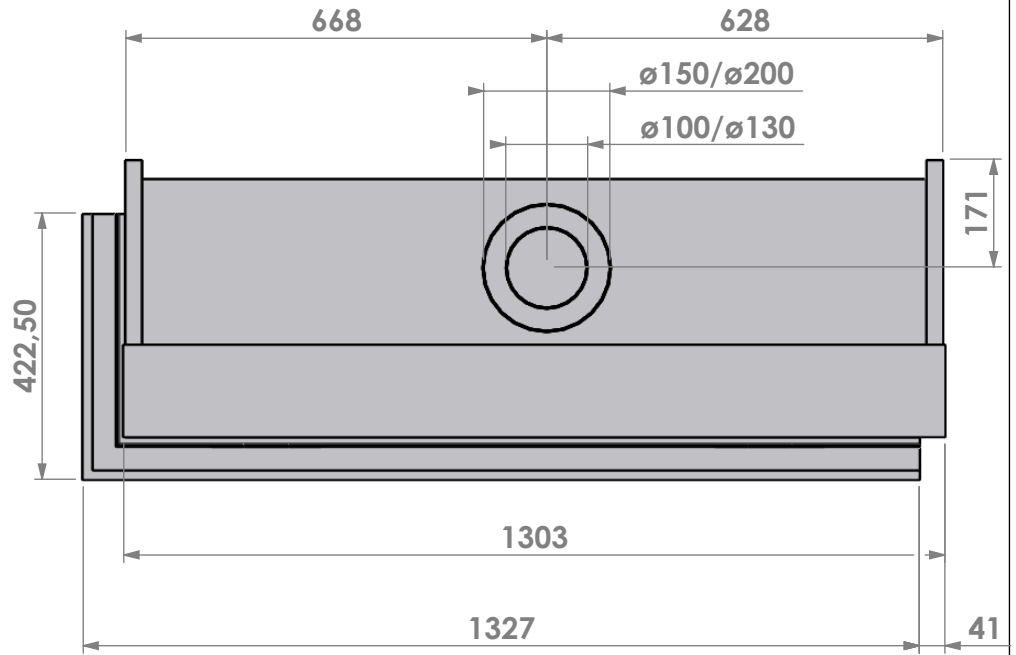

Projection: American

Scale: 1:12  
 Unit: mm

Version: 0

Bellfires - Hallenstraat 17  
 5531 AB Bladel - Netherlands  
 Tel. +31 (0) 497 33 92 00  
 Fax. +31 (0) 497 33 92 10  
 Email: info@bellfires.com

Name: **Corner Bell Large 3 L hidden door+ 10 cm**

Modifications reserved

Projection: American

Scale: 1:12  
 Unit: mm

Version: 0