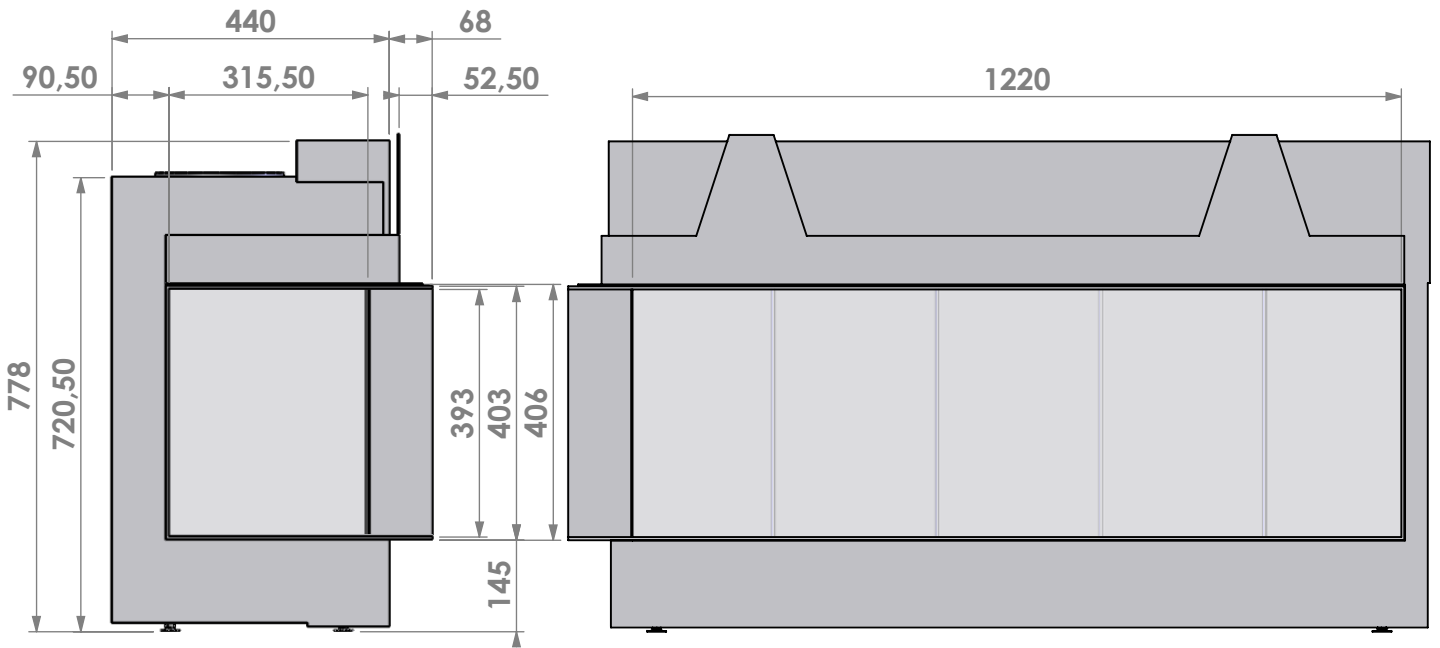

Projection: American

Scale: 1:12  
 Unit: mm

Version: 0

Bellfires - Hallenstraat 17  
 5531 AB Bladel - Netherlands  
 Tel. +31 (0) 497 33 92 00  
 Fax. +31 (0) 497 33 92 10  
 Email: info@bellfires.com

Name: **Corner Bell Large 3 L hidden door+ 10 cm**

Modifications reserved

Projection: American

Scale: 1:12  
 Unit: mm

Version: 0